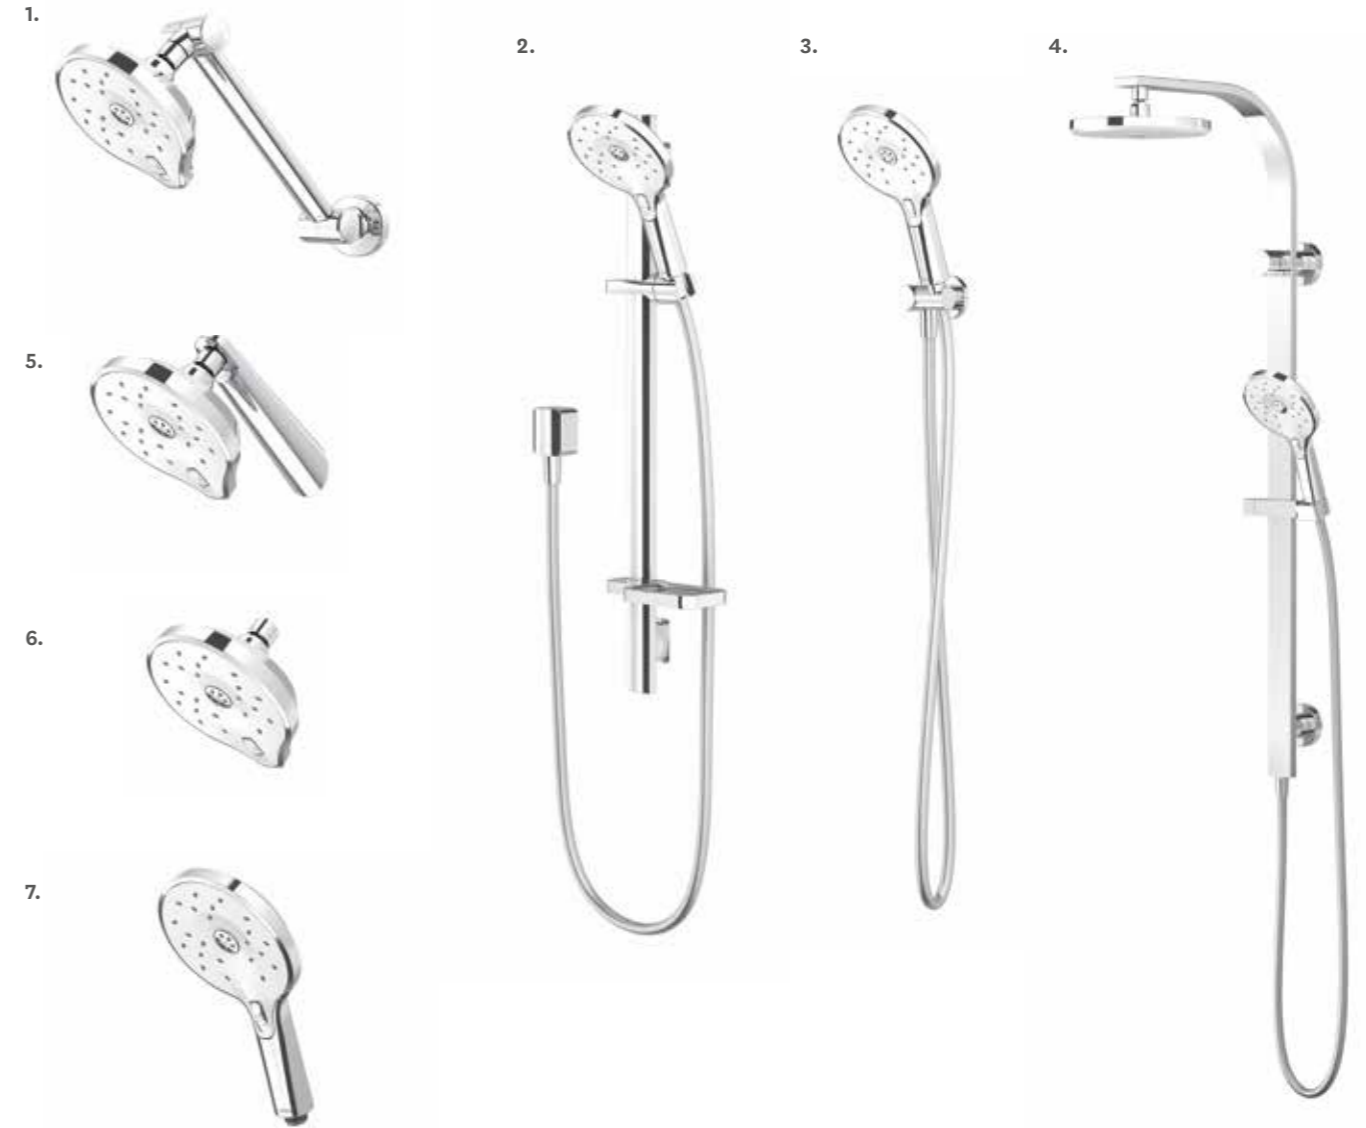

SATINJET

A full-body shower experience, like no other. Satinjet's colliding twin jets produce over 300,000 droplets of water per second for the ultimate shower experience.

MASSAGE

The luxurious Satinjet experience with an added massage function for a more powerful spray - ideal for rinsing your hair.

ULTRA WIDE COVERAGE

A full-bodied spray for all-over warmth and maximum body contact.

1. ESCAPE MKII HI RISE SHOWER

WELS 3★ 9L/MIN
WHITE > KOHRAWHAU
SATIN CHROME > KOHRASCPAU

2. ESCAPE MKII RAIL SHOWER

WELS 3★ 9L/MIN
WHITE > SHKOWHAU
SATIN CHROME > SHKOSCPAU