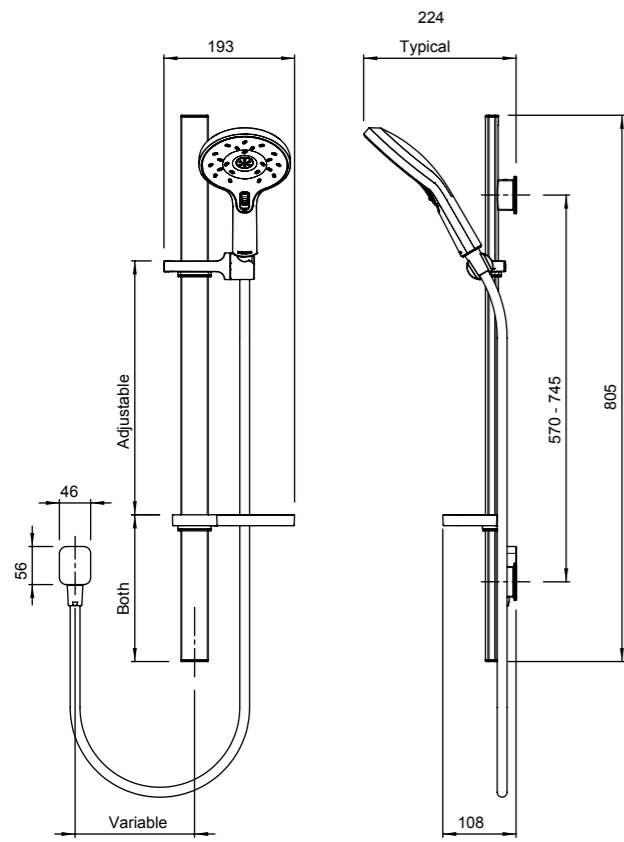

AURAJET™ AIO
OVERHEAD SHOWER

SATINJET® ESCAPE MKII
TWIN SHOWER SYSTEM

SATINJET® ESCAPE MKII
HI RISE SHOWER

SATINJET® ESCAPE MKII
WALL SHOWER ON UPSWEPT ARM

SATINJET® ESCAPE MKII
RAIL SHOWER

SATINJET® ESCAPE MKII
HAND SHOWER