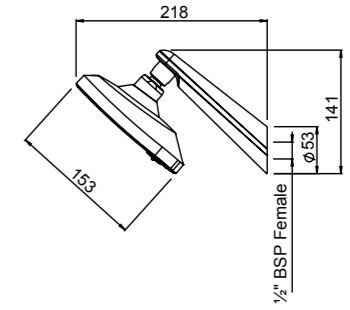

AURAJET™ AIO
OVERHEAD SHOWER

SATINJET® ESCAPE MKII
WALL SHOWER ON UPSWEPT ARM