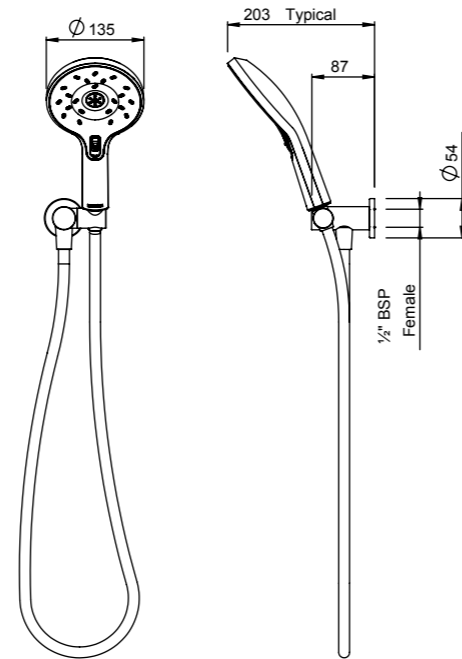

AURAJET™ AIO
OVERHEAD SHOWER

SATINJET® ESCAPE MKII
TWIN SHOWER SYSTEM

SATINJET® ESCAPE MKII
HI RISE SHOWER

SATINJET® ESCAPE MKII
WALL SHOWER ON UPSWEPT ARM

SATINJET® ESCAPE MKII
RAIL SHOWER

SATINJET® ESCAPE MKII
HAND SHOWER