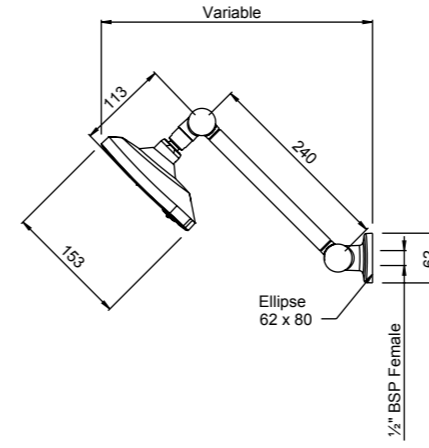

AURAJET™ AIO
OVERHEAD SHOWER

SATINJET® ESCAPE MKII
TWIN SHOWER SYSTEM

SATINJET® ESCAPE MKII
HI RISE SHOWER

SATINJET® ESCAPE MKII
WALL SHOWER ON UPSWEPT ARM

SATINJET® ESCAPE MKII
RAIL SHOWER

SATINJET® ESCAPE MKII
HAND SHOWER