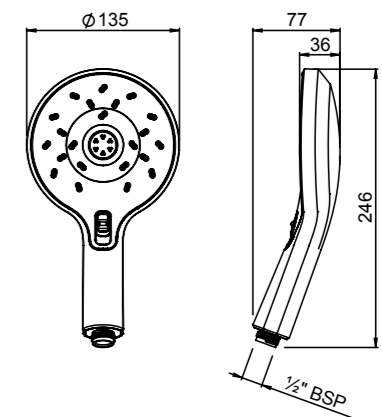

SATINJET® ESCAPE MKII
HANDSET