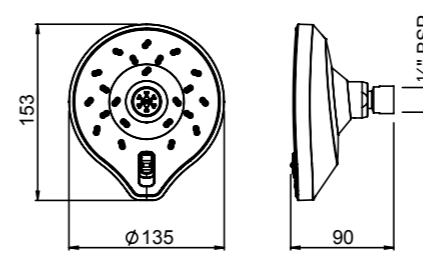

AURAJET™ AIO
OVERHEAD SHOWER

SATINJET® ESCAPE MKII
TWIN SHOWER SYSTEM

SATINJET® ESCAPE MKII
HI RISE SHOWER

SATINJET® ESCAPE MKII
WALL SHOWER ON UPSWEPT ARM

SATINJET® ESCAPE MKII
RAIL SHOWER

SATINJET® ESCAPE MKII
HAND SHOWER