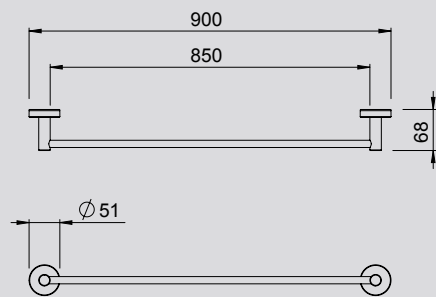

TŪROA SINGLE TOWEL RAIL 900MM

> TUST900SS