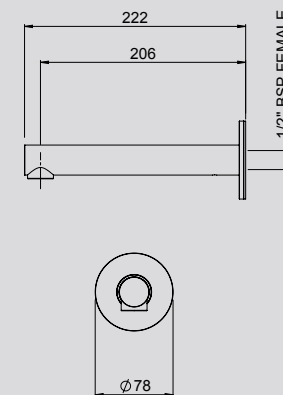

TŪROA WALL MOUNTED BATH SPOUT
> TUSPWBTSsau