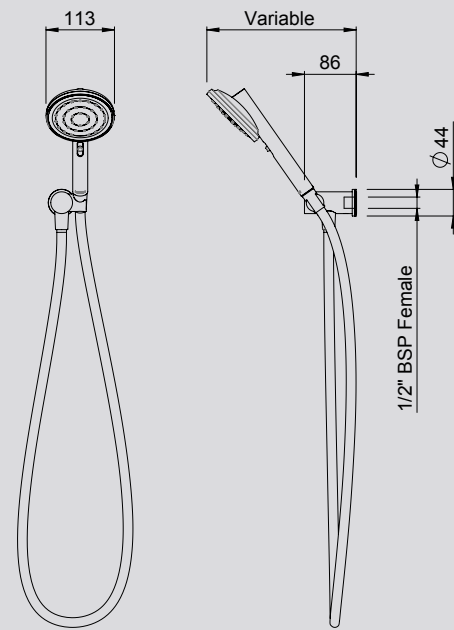

**5. TŪROA SOAP DISH**  
> TUSDSS

**6. TŪROA ROBE HOOK**  
> TURHSS

Refer to the icons menu on  
page 27 for more information

# TECHNICAL SPECIFICATIONS

**TŪROA RAIL SHOWER**  
GRAPHITE > TUSRSSGRAU

**TŪROA HAND SHOWER**  
GRAPHITE > TUWOBSSGRAU

**TŪROA SHOWER HANDSET**  
GRAPHITE > TUHSSSGRAU

**TŪROA BASIN MIXER**  
> TUBSSAU

**TŪROA SHOWER MIXER**  
> TUHPSSSAU