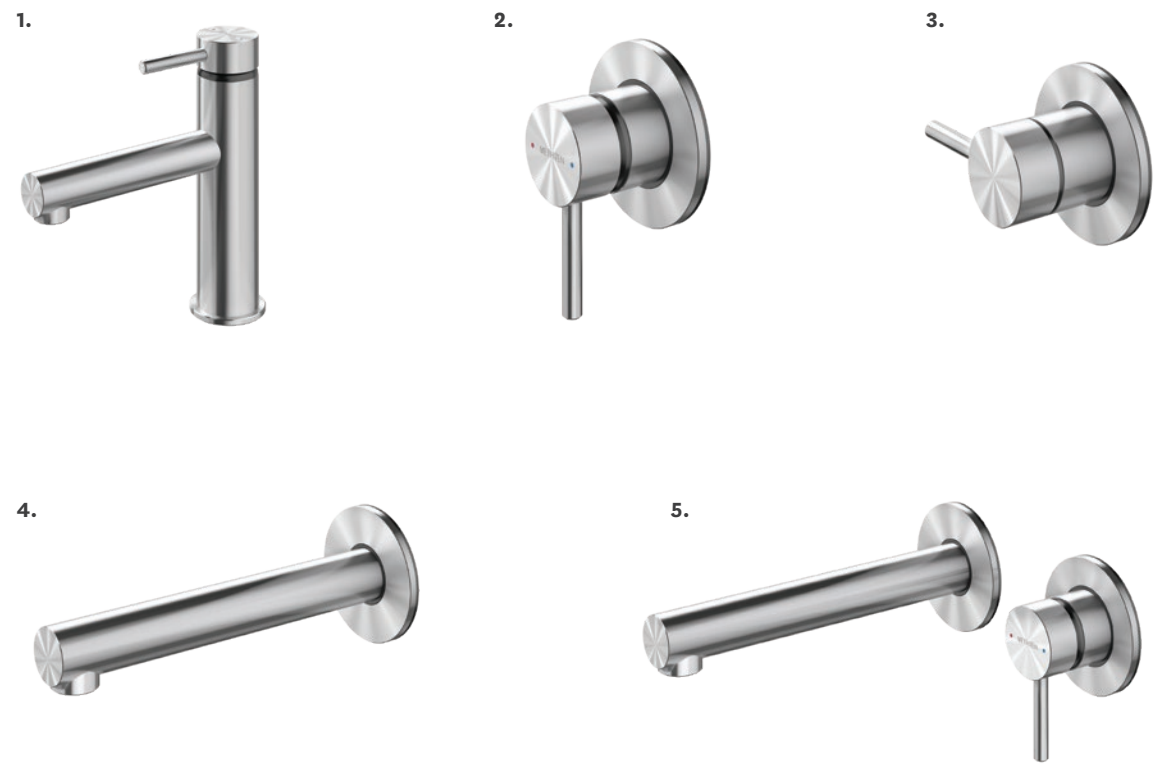

# T A P W A R E

The Tūroa tapware range was designed and engineered by our New Zealand team to complement our VJet™ showers. Its modern minimalist aesthetic is both intuitive and stylish. Crafted from durable stainless steel it's designed to last.

Because of its long-lasting durability, our robust Tūroa tapware range is supported by an industry-leading 20 year parts and labour warranty.

 **NEW ZEALAND.COM**  
Licence No.100127

DESIGNED FOR  
AN ELEGANT,  
TIMELESS LOOK  
THAT WILL LAST

- 1. TŪROA BASIN MIXER**  
WELS mains pressure  
6★ 3.5L/MIN  
> TUBSSAU

 
- 2. TŪROA SHOWER MIXER**  
> TUHPSSAU

 
- 3. TŪROA SHOWER DIVERTER**  
> TUDSSAU

 
- 4. TŪROA WALL MOUNTED BATH SPOUT**  
> TUSPWTSSAU