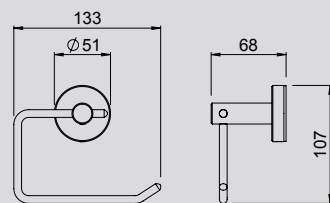

TŪROA TOILET PAPER HOLDER

> TUTHSS

ICONS MENU

To help you to identify important product features, we have placed icons beside each product. Refer to this key to find out the meaning of each icon.

NEW PRODUCT

MAINS PRESSURE DESIGN

Suitable for mains water pressure installations above 150kPa.

EASY DIY INSTALLATION

Replace or install on your own = no need for a plumber.

FLEXIBLE RAIL INSTALLATION

Adjustable mounting brackets for easy retrofit to existing installation holes.

CONTROL WATER DIRECTION

The directional aerator includes a built-in swivel that enables you to manually adjust the direction of your water and minimise splashback. (Perfect for taps that sit directly over the sinkhole).

VARIABLE SPRAY

Variable spray at your control. From a firm invigorating spray to relaxing and everything in between.