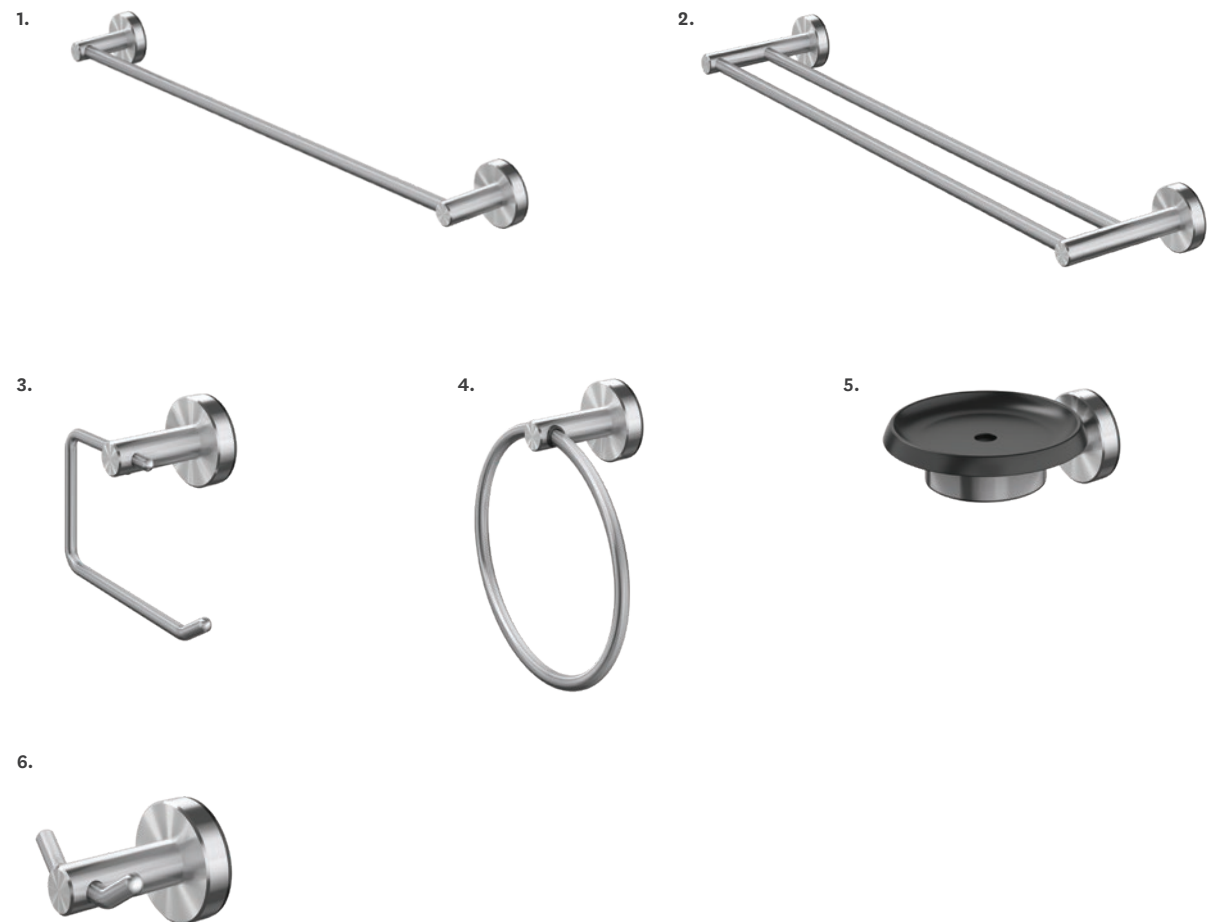

THE TŪROA ACCESSORIES
COLLECTION COMPLETES
ANY BATHROOM INTERIOR

4. TŪROA HAND TOWEL RING
> TUTRSS

Refer to the icons menu on
page 27 for more information